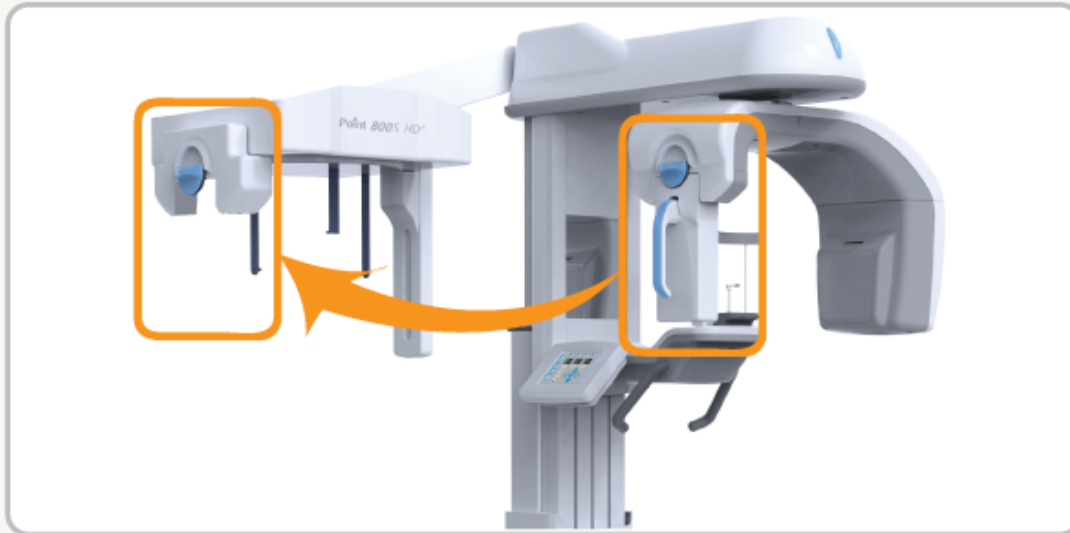

Point 800S HD Plus

The Most Advanced HD Panorama & Scan Type Cephalo System
2 in 1 Digital System_Panorama+Cephalo

Point 800S HD PLUS[®]

- ▶ One Detachable Sensor for both Panorama and Cephalo
- ▶ Secured Patient's Safety due to Low Radiation Dosage
- ▶ Simple and Refined Design
- ▶ Available for AP, PA, LAT and Carpus
- ▶ Soft Tissue Calibration

CDX View
Image Management S/W

Detachable Sensor Type

The Best Quality of Images

Direct type sensor technology offers clear, accurate and high-defined images which are free from image blurring issues. Also, due to the highest X-ray absorptiveness, it maximizes the quality of images.

The Greatest Durability

Medium/large size of X-ray tube tank is able to take more than 80 panorama images per day, which offers the World-class durability.

The Most Increased Convenience

Images from Panorama, CT, Intra oral camera, Digital camera, Intra oral sensor and etc can be controlled by one program, CDX View.

Scan Type Cephalo System (Scan Type: 10sec)

Panorama

Ceph