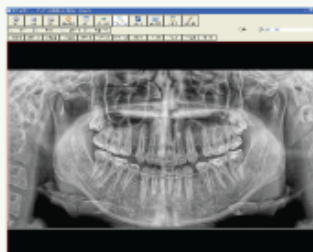

Point 800S HD Plus

The Most Advanced HD Panorama & Scan Type Cephalo System
2 in 1 Digital System_Panorama+Cephalo

Point 800S HD PLUS[®]

- ▶ One Detachable Sensor for both Panorama and Cephalo
- ▶ Secured Patient's Safety due to Low Radiation Dosage
- ▶ Simple and Refined Design
- ▶ Available for AP, PA, LAT and Carpus
- ▶ Soft Tissue Calibration

CDX View
Image Management S/W

Detachable Sensor Type

The Best Quality of Images

Direct type sensor technology offers clear, accurate and high-defined images which are free from image blurring issues. Also, due to the highest X-ray absorptiveness, it maximizes the quality of images.

The Greatest Durability

Medium/large size of X-ray tube tank is able to take more than 80 panorama images per day, which offers the World-class durability.

The Most Increased Convenience

Images from Panorama, CT, Intra oral camera, Digital camera, Intra oral sensor and etc can be controlled by one program, CDX View.

Scan Type Cephalo System (Scan Type: 10sec)

Panorama

Ceph